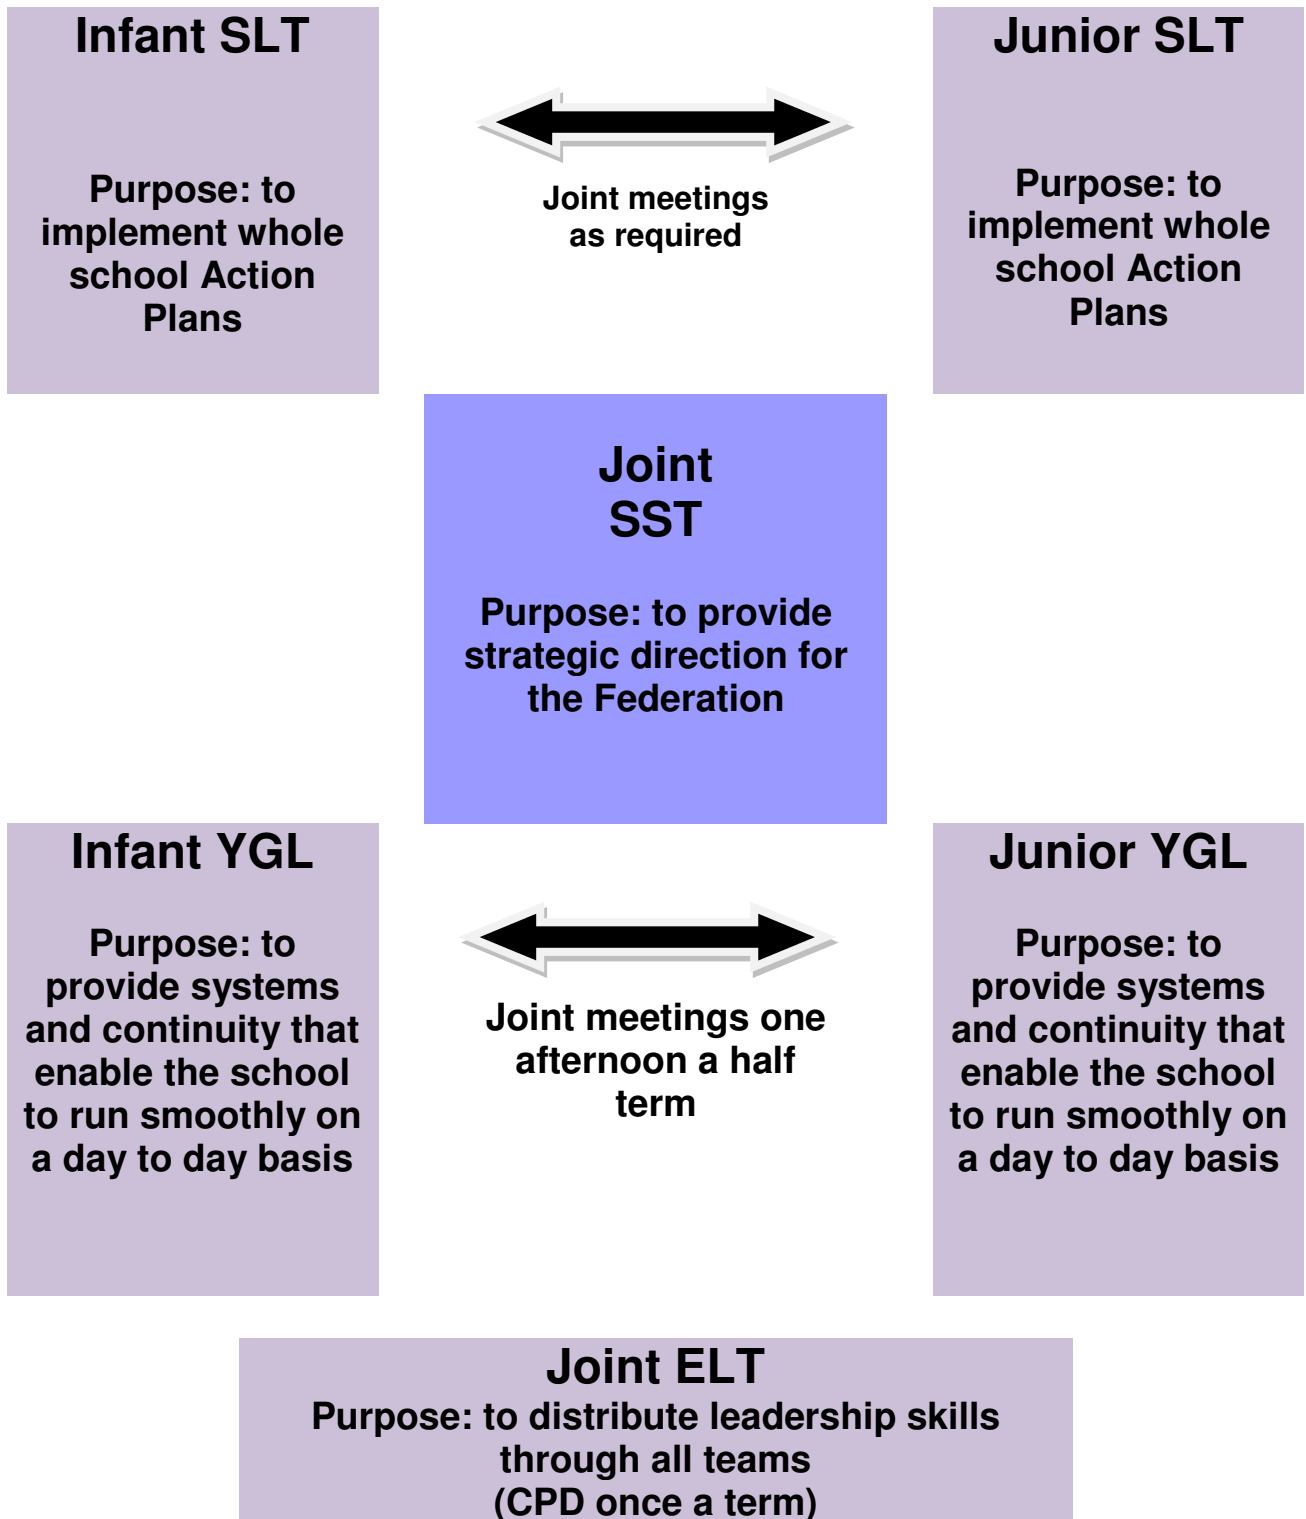

Federation Team Structure

SST: Senior Strategy Team	SLT: Senior Leadership Team
YGL: Year Group Leader Team	ELT: Extended Leadership Team