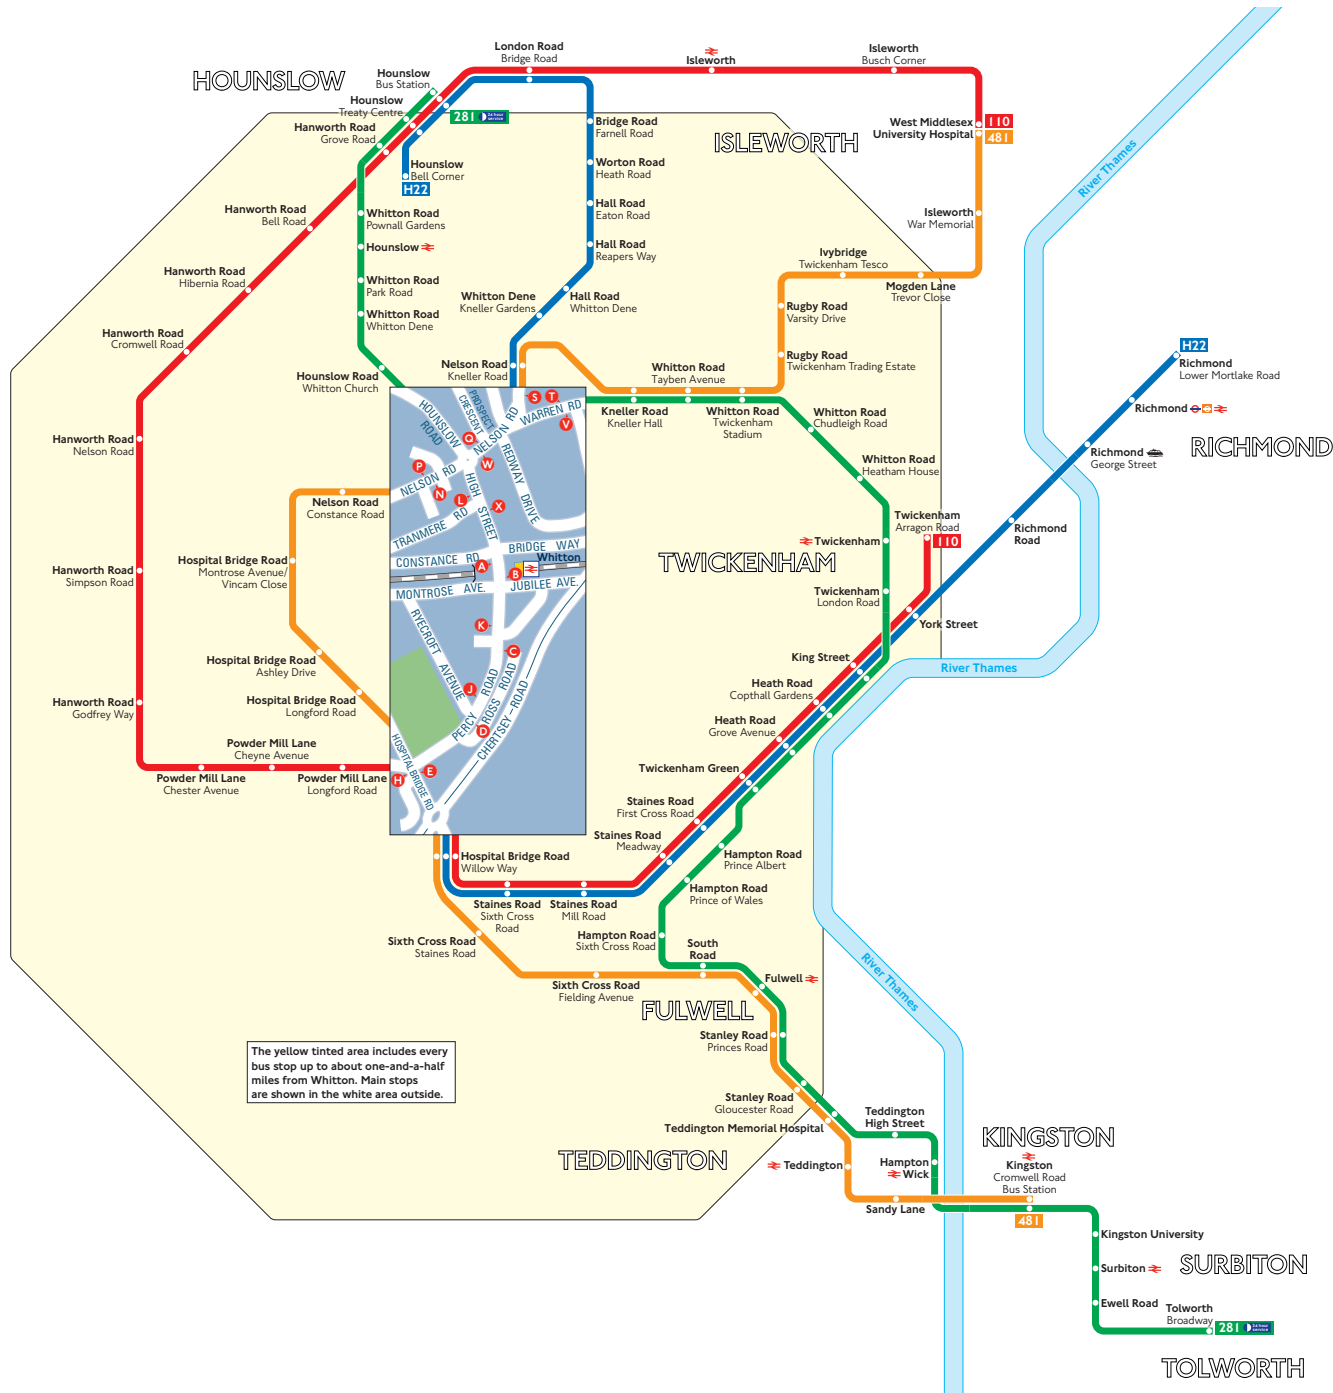

Buses from Whitton

Key

- Connections with London Underground
- Connections with London Overground
- Connections with National Rail
- Connections with river boats

A Red discs show the bus stop you need for your chosen bus service. The disc **A** appears on the top of the bus stop in the street (see map of town centre in centre of diagram).

Route finder

Day buses including 24-hour services

Bus route	Towards	Bus stops
110	Twickenham	E
	West Middlesex University Hospital	H
281	Hounslow	VW
	Tolworth	OT
481	Kingston	ENSW
	West Middlesex University Hospital	HPO
H22	Hounslow	AHJKLO
	Richmond	BCDESWX